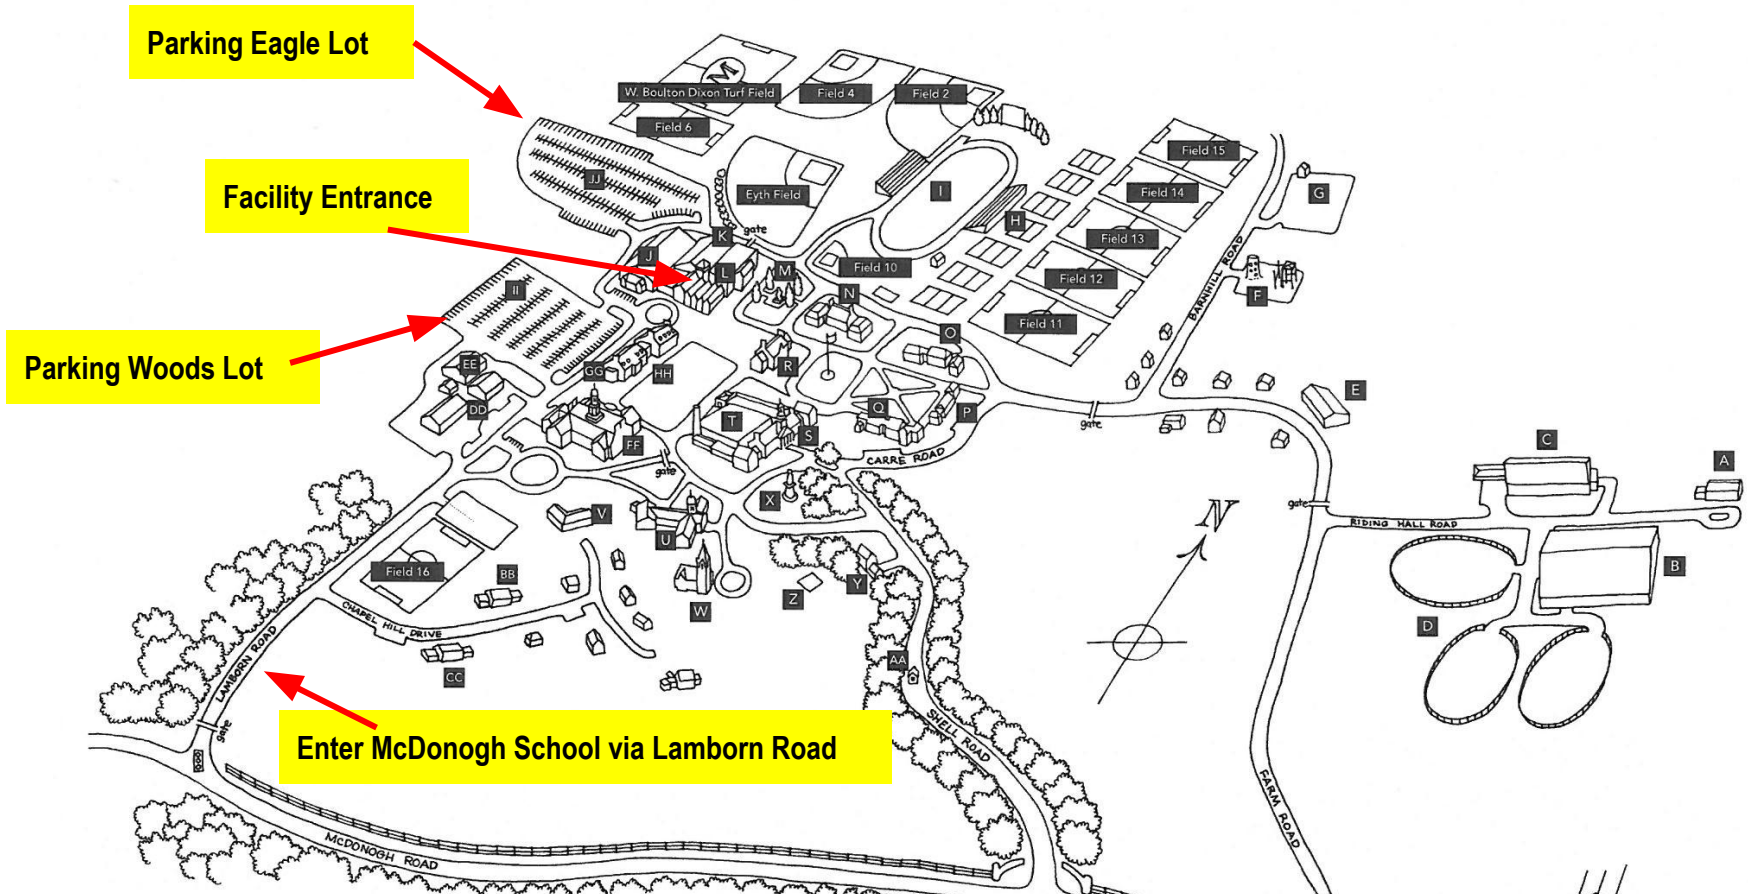

## LEGEND

- |   |   |  |
|---|---|--|
| A. William C. Mules '59 Headmaster's House      | P. Jane Bay Hall (Girls' Dormitory)   | AA. Gatehouse  |
| B. The Eagle's Nest Riding Hall                 | Q. Keilty Hall (Upper School)   | BB. Hunt Apartments  |
| C. Barn   | R. Lyle Building (Admissions, Middle School, Facilities, and Technology)                                      | CC. Bird Apartments  |
| D. Lynch Show Grounds                           | S. Allan Building (Upper School, Headmaster, Business Office, Kiplinger Library, and School Store)            | DD. Maintenance Shops  |
| E. Hay Barn                                     | T. The Clarence A. Burck Center for the Performing Arts (Ceres M. Horn Theatre and Osborne Black Box Theatre) | EE. Power Plant  |
| F. Ropes Course                                 | U. Elderkin Hall (Lower School and Kelly Center)  | FF. The Edward St. John Student Center (Infirmary)               |
| G. McDonogh Roots                               | V. Dudley Hall (Kindergarten)   | GG. Naylor Building (Science, Technology, Engineering, and Math) |
| H. Tennis Courts                                | W. Esther Ann Brown Adler Wing (Prekindergarten)  | HH. The Henry A. Rosenberg, Jr. Campus Green                     |
| I. John McDonogh Stadium                        | X. Tagart Memorial Chapel   | II. Woods Lot  |
| J. Rollins-Luetkemeyer Athletic Center          | Y. John McDonogh Monument   | JJ. Eagle Lot  |
| K. Rosenberq Aquatic Center                     | Z. Childs Memorial Terrace  |  |
| L. Louis E. Lamborn Alumni Memorial Field House |   |  |
| M. Alumni Memorial Court                        |   |  |
| N. Finney Building (Middle School)              |   |  |
| O. Lillian Rollins Hall (Boys' Dormitory)       |   |  |